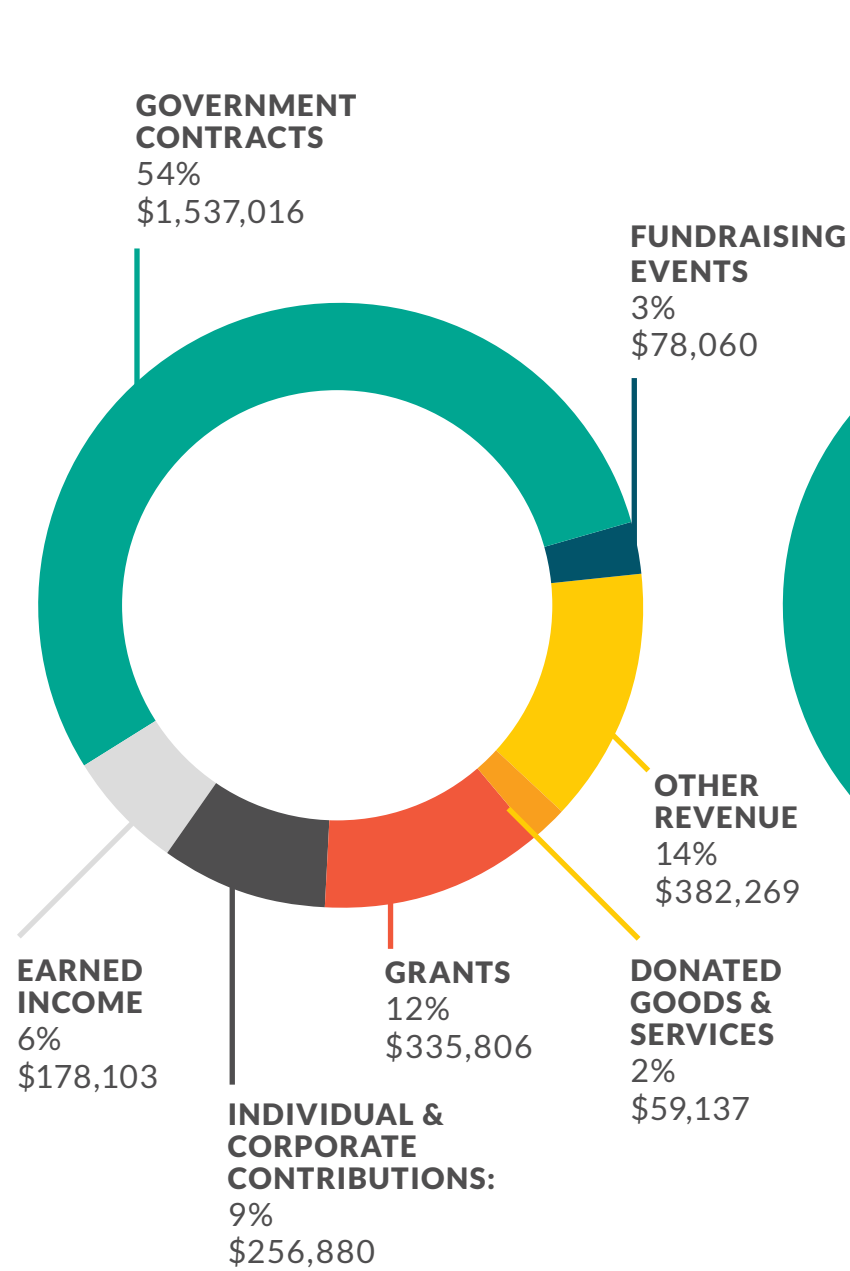

Our finances

Revenue $2,827,797