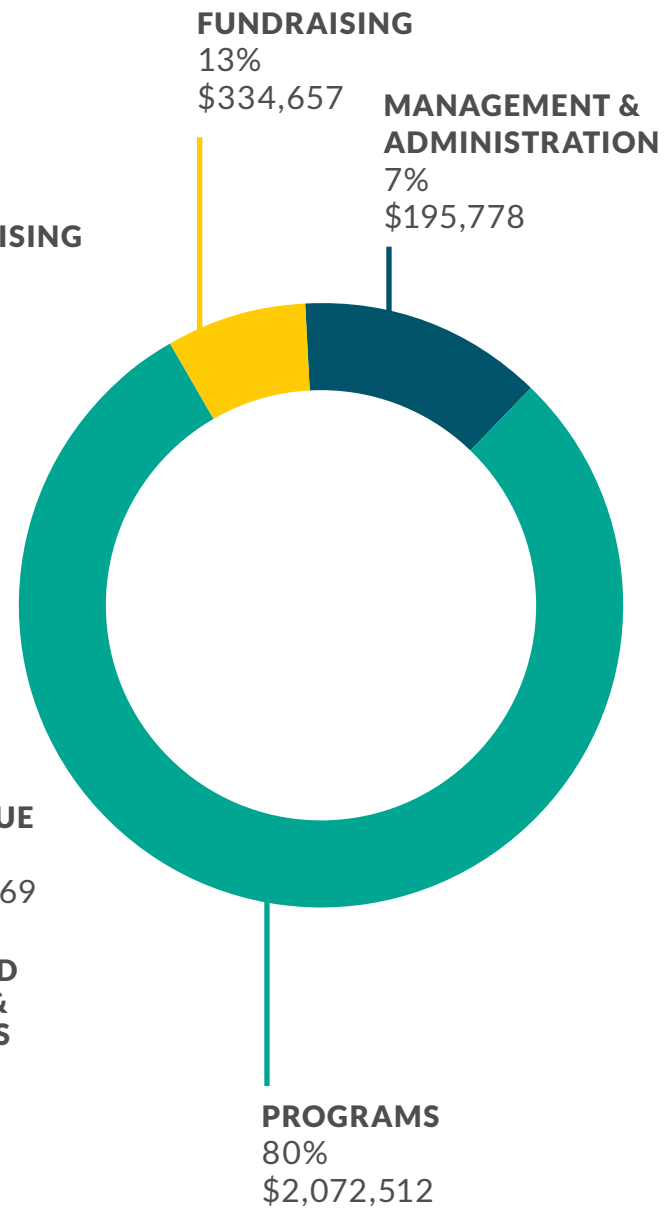

Expenses $2,602,947